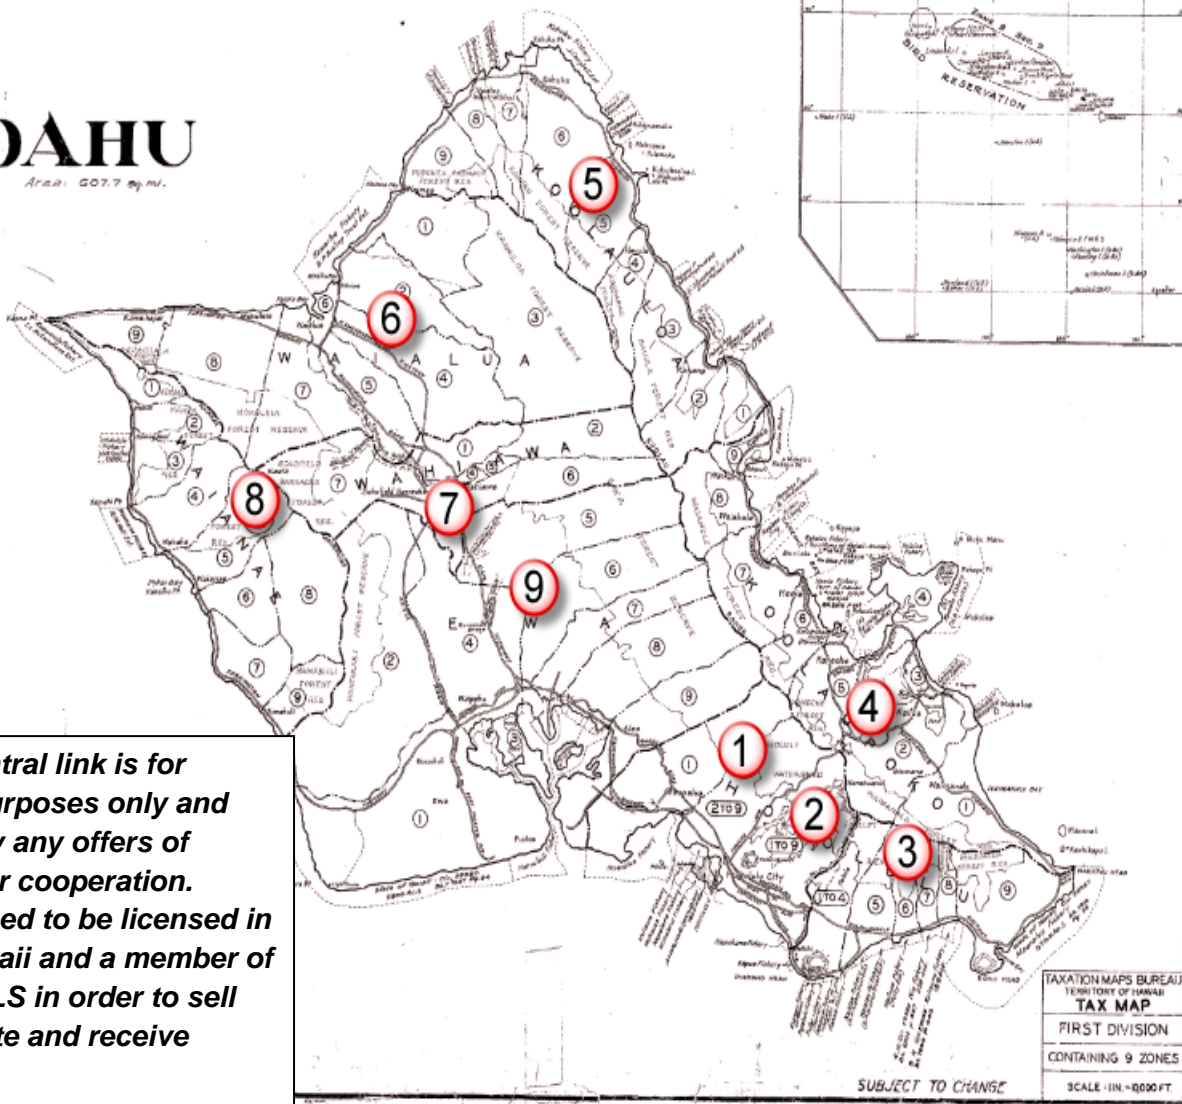

# OAHU

Area: 607.7 sq. mi.

**Note: The HiCentral link is for informational purposes only and does not convey any offers of compensation or cooperation. Members will need to be licensed in the state of Hawaii and a member of the HiCentral MLS in order to sell Hawaii real estate and receive compensation.**